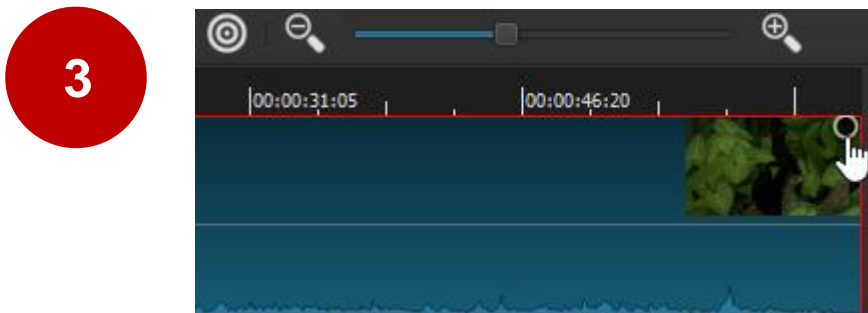

THIS METHOD WILL FADE VIDEO AND AUDIO SIMULTANEOUSLY

FADE IN: Hover mouse cursor over start of clip until throbber appears

Click and drag the throbber to the right to define the duration of the fade.

FADE OUT: Hover mouse cursor over end of clip until throbber appears

Click and drag the throbber to the left to define the duration of the fade.

Open the Filters panel, select the clip and adjust the fade duration as necessary.

5