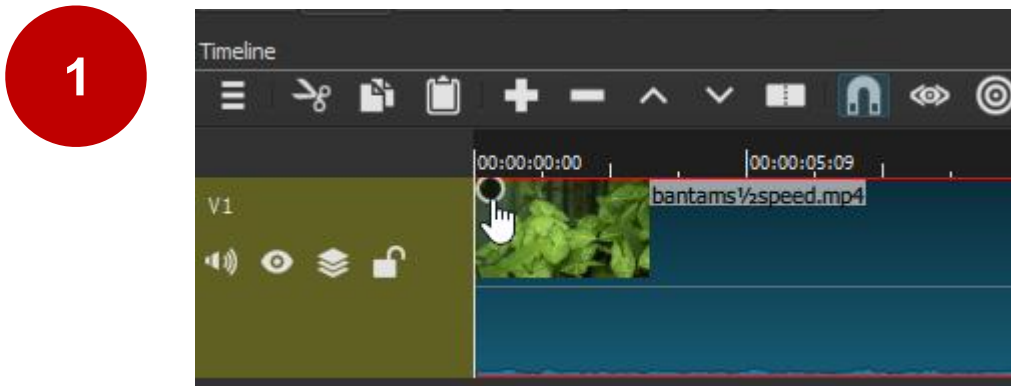

THIS METHOD WILL FADE VIDEO AND AUDIO SIMULTANEOUSLY

FADE IN: Hover mouse cursor over start of clip until throbber appears

Click and drag the throbber to the right to define the duration of the fade.

FADE OUT: Hover mouse cursor over end of clip until throbber appears

Click and drag the throbber to the left to define the duration of the fade.

Open the Filters panel, select the clip and adjust the fade duration as necessary.

5