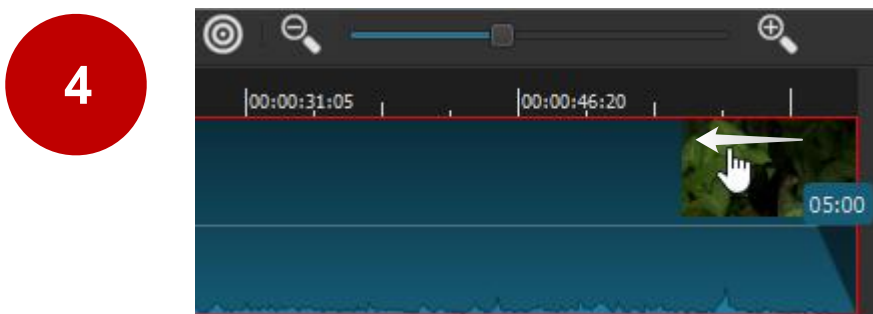

THIS METHOD WILL FADE VIDEO AND AUDIO SIMULTANEOUSLY

FADE IN: Hover mouse cursor over start of clip until throbber appears

Click and drag the throbber to the right to define the duration of the fade.

FADE OUT: Hover mouse cursor over end of clip until throbber appears

Click and drag the throbber to the left to define the duration of the fade.

Open the Filters panel, select the clip and adjust the fade duration as necessary.

5